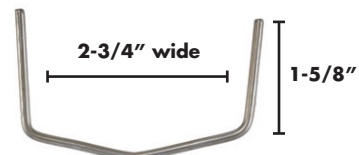

Our Standard Rings they are produced with one clip for each inch of wreath ring diameter. This results in the spacing between each clip to be 3.14", regardless of the size of the wreath ring.

The number of clips on large rings as well as the inability to use progressively longer foliage as the wreath diameter increases has been a major drawback for many wreath producers. The increased number of handfuls of foliage required to make the larger diameter wreath rings became a real costly and time consuming battle for wreath producers. This is why we decided to build our Reduced Clip versions of rings to accommodate the larger length of foliage to produce these style rings.

Be sure to specify which style ring that you desire when ordering your rings.

CLAMP RING CLIP COUNTS

10" Clamp Rings Available as 10" w/ 10 clips or 10" w/ 8 clips or 10" w/ 9 clips
12" Clamp Rings Available as 12" w/ 12 clips or 12" w/ 10 clips or 12" w/11 clips
14" Clamp Rings Available as 14" w/ 14 clips or 14" w/ 13 clips 14" w/12 clips
18" Clamp Rings Available as 18" w/ 18 clips or 18" w/ 17 clips
20" Clamp Rings Available as 20" w/ 20 clips or 20" w/ 19 clips
24" Clamp Rings Available as 24" w/ 24 clips or 24" w/ 21 clips
30" Clamp Rings Available as 30" w/ 30 clips or 30" w/ 22 clips
36" Clamp Rings Available as 36" w/ 36 clips or 36" w/ 24 clips
48" Clamp Rings Available as 48" w/ 48 clips or 48" w/ 32 clips
54" Clamp Rings Available as 54" w/ 54 clips or 54" w/ 36 clips

CLIP SIZES

Mitchell Wreath Rings provides 3 different size clips depending on the size of the Wreath Ring. You will find a complete list on our pricing pages of which size clips are used on each of our rings. See below images for the 3 different sizes.

Small Clip: 6" and 8"

Regular Clip: 8" to 24"

Large Clip: 30" to 54"

MITCHELL CLAMP RINGS

CS06062
6" Clamp Ring - Small Clip

CS06063
6" Green Clamp Ring - Small Clip

CR06062
6" Clamp Ring - Regular Clip

CR06063
6" Green Clamp Ring - Regular Clip