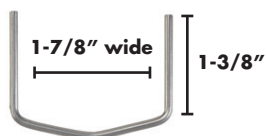

CLAMP RING CLIP COUNTS AND CLIP SIZES

Mitchell Wreath Rings will continue to offer Standard and Reduced Clip Count Rings on our clamp rings from 10" to 54". This will allow you to choose which style Wreath Ring will work best for you and for the foliage that you use.

Our Standard Rings they are produced with one clip for each inch of wreath ring diameter. This results in the spacing between each clip to be 3.14", regardless of the size of the wreath ring.

The number of clips on large rings as well as the inability to use progressively longer foliage as the wreath diameter increases has been a major drawback for many wreath producers. The increased number of handfuls of foliage required to make the larger diameter wreath rings became a real costly and time consuming battle for wreath producers. This is why we decided to build our Reduced Clip versions of rings to accommodate the larger length of foliage to produce these style rings.

Be sure to specify which style ring that you desire when ordering your rings.

CLAMP RING CLIP COUNTS

10" Clamp Rings Available as 10" w/ 10 clips or 10" w/ 8 clips or 10" w/ 9 clips
12" Clamp Rings Available as 12" w/ 12 clips or 12" w/ 10 clips or 12" w/11 clips
14" Clamp Rings Available as 14" w/ 14 clips or 14" w/ 13 clips 14" w/12 clips
18" Clamp Rings Available as 18" w/ 18 clips or 18" w/ 17 clips
20" Clamp Rings Available as 20" w/ 20 clips or 20" w/ 19 clips
24" Clamp Rings Available as 24" w/ 24 clips or 24" w/ 21 clips
30" Clamp Rings Available as 30" w/ 30 clips or 30" w/ 22 clips
36" Clamp Rings Available as 36" w/ 36 clips or 36" w/ 24 clips
48" Clamp Rings Available as 48" w/ 48 clips or 48" w/ 32 clips
54" Clamp Rings Available as 54" w/ 54 clips or 54" w/ 36 clips

CLIP SIZES

Mitchell Wreath Rings provides 3 different size clips depending on the size of the Wreath Ring. You will find a complete list on our pricing pages of which size clips are used on each of our rings. See below images for the 3 different sizes.