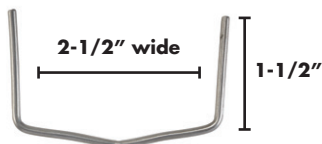

Our Standard Rings they are produced with one clip for each inch of wreath ring diameter. This results in the spacing between each clip to be 3.14", regardless of the size of the wreath ring.

The number of clips on large rings as well as the inability to use progressively longer foliage as the wreath diameter increases has been a major drawback for many wreath producers. The increased number of handfuls of foliage required to make the larger diameter wreath rings became a real costly and time consuming battle for wreath producers. This is why we decided to build our Reduced Clip versions of rings to accommodate the larger length of foliage to produce these style rings.

Be sure to specify which style ring that you desire when ordering your rings.

CLAMP RING CLIP COUNTS

10" Clamp Rings Available as 10" w/ 10 clips or 10" w/ 8 clips or 10" w/ 9 clips
12" Clamp Rings Available as 12" w/ 12 clips or 12" w/ 10 clips or 12" w/11 clips
14" Clamp Rings Available as 14" w/ 14 clips or 14" w/ 13 clips 14" w/12 clips
18" Clamp Rings Available as 18" w/ 18 clips or 18" w/ 17 clips
20" Clamp Rings Available as 20" w/ 20 clips or 20" w/ 19 clips
24" Clamp Rings Available as 24" w/ 24 clips or 24" w/ 21 clips
30" Clamp Rings Available as 30" w/ 30 clips or 30" w/ 22 clips
36" Clamp Rings Available as 36" w/ 36 clips or 36" w/ 24 clips
48" Clamp Rings Available as 48" w/ 48 clips or 48" w/ 32 clips
54" Clamp Rings Available as 54" w/ 54 clips or 54" w/ 36 clips

CLIP SIZES

Mitchell Wreath Rings provides 3 different size clips depending on the size of the Wreath Ring. You will find a complete list on our pricing pages of which size clips are used on each of our rings. See below images for the 3 different sizes.

Small Clip: 6" and 8"

Regular Clip: 8" to 24"

Large Clip: 30" to 54"

MITCHELL CLAMP RINGS

CS06062
6" Clamp Ring - Small Clip

CS06063
6" Green Clamp Ring - Small Clip

CR06062
6" Clamp Ring - Regular Clip

CR06063
6" Green Clamp Ring - Regular Clip