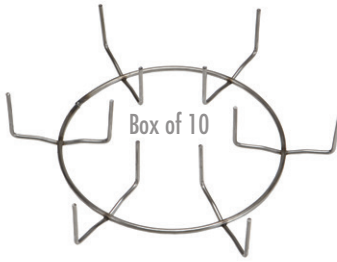

CL48480
48" Clamp Ring

CL54540
54" Clamp Ring

CD48480
48" Double Rail Clamp Ring

CD54540
54" Double Rail Clamp Ring

CR06PAK
6" Clamp Ring - Regular Clip
(Box of 10)

CR08PAK
8" Clamp Ring - Regular Clip
(Box of 10)

CR10PAK
10" Clamp Ring - Regular Clip
(Box of 10)

Order Online: mitchellwreathrings.com

2020 Edition

MITCHELL CLAMP RINGS (Cont.)

CR12PAK
12" Clamp Ring - Regular Clip
(Box of 10)

CR14PAK
14" Clamp Ring - Regular Clip
(Box of 10)